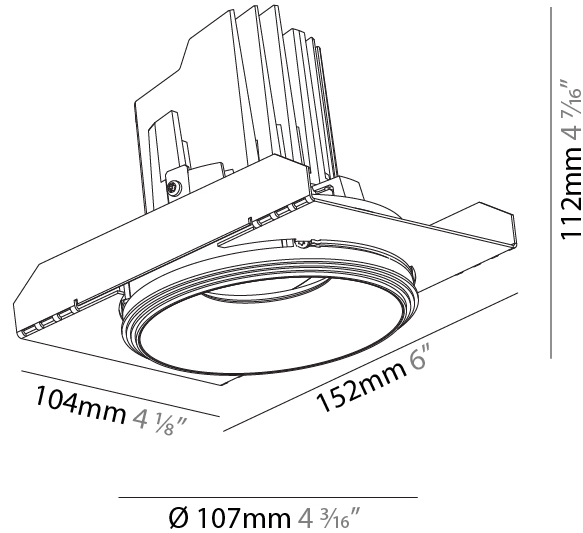

#### PHYSICAL

Shape: Round  
 Diameter (mm): 107  
 Diameter (in): 4 3/16  
 Height (mm): 112  
 Height (in): 4 7/16  
 Ceiling Thickness (mm): 10 / 12.5 / 15 / 25  
 Ceiling Thickness (in): 3/8 or 1/2 or 9/16 or 1  
 Min. Recessing Depth (mm): 130  
 Min. Recessing Depth (in): 5 1/8  
 Light Distribution: Adjustable / Downlight  
 Weight (kg): 0.609  
 Weight (lbs): 1.34  
 Fixture Finish: SSR / BKV / CWI / CRY / HAB / UFT / ITA / RUA / FTG / MYG / LOD / PUS / FRO / FUP / KIA / POP / BLS / SPG / MEY / GOH / GUM / CHC / COM / ABZ / JAG / OBR / MOS / ROR  
 Fixture Material: Aluminum Die Cast  
 Cut-out Measurements: Ø 111mm / 4 3/8"  
 Upon Request: Unique Ceiling Thickness

#### OPTICAL

Reflector: 20 / 40 / 60  
 Adjustability: Rotational 355°; Tilt 10°  
 Upon Request: Special Beam Angles

#### RATINGS AND CERTIFICATIONS

Certified By: Certified for North American Standards  
 IP rating: IP20

	111mm 4 3/16"	130mm 5 1/8"	10   12 1/2   15   25mm 3/8"   1/2"   9/16"   1"	10°	355°	
A						

### PHYSICAL

Shape: Round  
 Diameter (mm): 107  
 Diameter (in): 4 3/16  
 Height (mm): 112  
 Height (in): 4 7/16  
 Min. Recessing Depth (mm): 130  
 Min. Recessing Depth (in): 5 1/8  
 Light Distribution: Adjustable / Downlight  
 Weight (kg): 0.46  
 Weight (lbs): 1.01  
 Fixture Finish: [SSR / BKV / CWI / CRY / HAB / UFT / ITA / RUA / FTG / MYG / LOD / PUS / FRO / FUP / KIA / POP / BLS / SPG / MEY / GOH / GUM / CHC / COM / ABZ / JAG / OBR / MOS / ROR](#)  
 Fixture Material: Aluminum Die Cast  
 Cut-out Measurements: 98mm / 3 7/8"